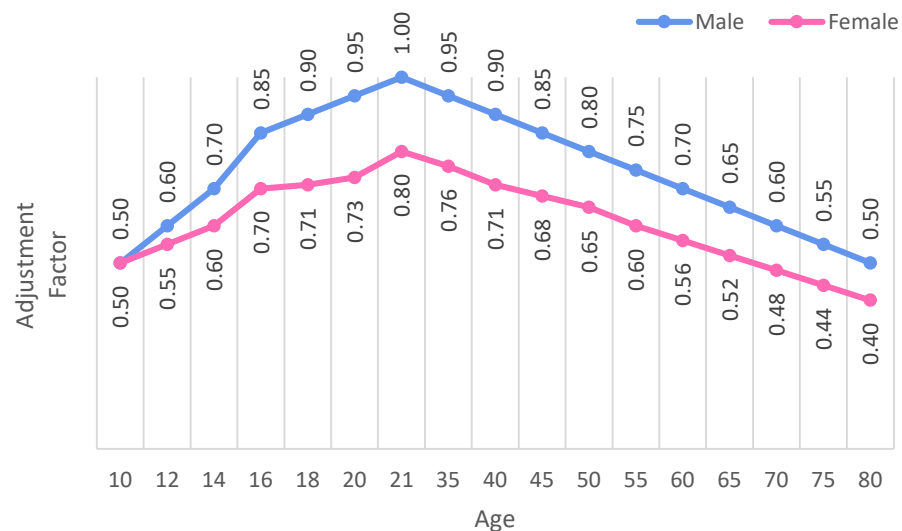

Wednesday Evening Events | Scoring System

The WEE series puts every competitor on an equal footing with respect to age and gender. With the exception of M21, your race time is reduced by a factor which aims to create a level playing field. A W70, after their adjustment is applied, may well have a better time than an M21.

Each WEE series runs for one month. As well as competing in individual races you are part of the WEE series league. Your best three performances across a series are aggregated to give you a league position.

Officials' league positions are protected. If you are officiating as a planner or organiser you are allocated a performance for that event equal to your best performance of any other race you competed in during the series.

Example:

- M21 finishes in 25:00 minutes
- W70 finishes in 50:00 minutes
- W70 time is multiplied by 0.48
- W70 adjusted time is 24:00 minutes

the result is that W70 beats M21 and that is the spirit of the WEE!

Your race time is reduced by multiplying it by the adjustment factor for your age and gender