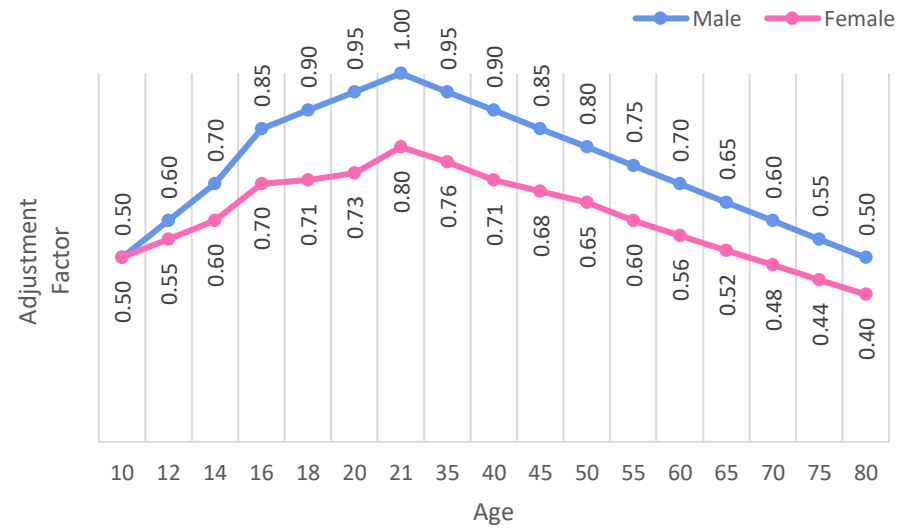

Wednesday Evening Events | Scoring System

The WEE series puts every competitor on an equal footing with respect to age and gender. With the exception of M21, your race time is reduced by a factor which aims to create a level playing field. A W70, after their adjustment is applied, may well have a better time than an M21.

Each WEE series runs for one month. As well as competing in individual races you are part of the WEE series league. Your best three performances across a series are aggregated to give you a league position.

Officials' league positions are protected. If you are officiating as a planner or organiser you are allocated a performance for that event equal to your best performance of any other race you competed in during the series.

Example:

- M21 finishes in 25:00 minutes
- W70 finishes in 50:00 minutes
- W70 time is multiplied by 0.48
- W70 adjusted time is 24:00 minutes

the result is that W70 beats M21 and that is the spirit of the WEE!

Your race time is reduced by multiplying it by the adjustment factor for your age and gender