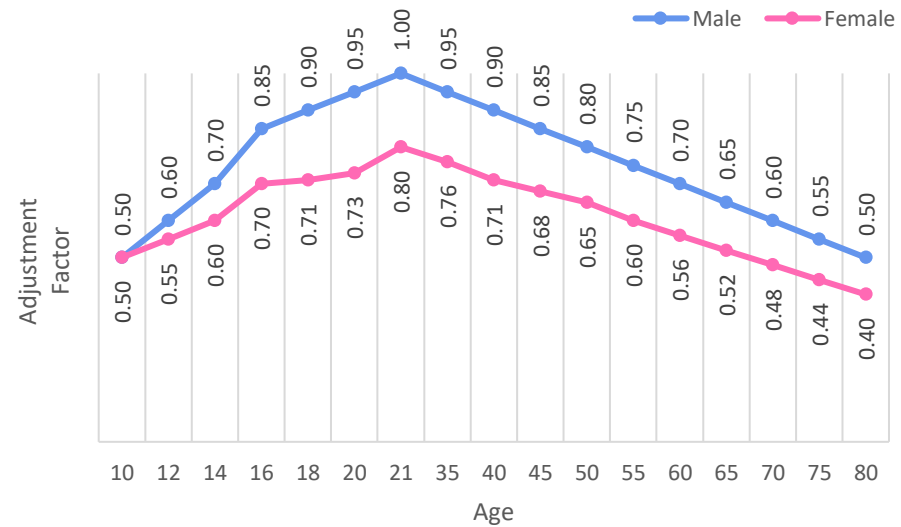

Wednesday Evening Events | Scoring System

The WEE series puts every competitor on an equal footing with respect to age and gender. With the exception of M21, your race time is reduced by a factor which aims to create a level playing field. A W70, after their adjustment is applied, may well have a better time than an M21.

Each WEE series runs for one month. As well as competing in individual races you are part of the WEE series league. Your best three performances across a series are aggregated to give you a league position.

Officials' league positions are protected. If you are officiating as a planner or organiser you are allocated a performance for that event equal to your best performance of any other race you competed in during the series.

Example:

- M21 finishes in 25:00 minutes
- W70 finishes in 50:00 minutes
- W70 time is multiplied by 0.48
- W70 adjusted time is 24:00 minutes

the result is that W70 beats M21 and that is the spirit of the WEE!

Your race time is reduced by multiplying it by the adjustment factor for your age and gender