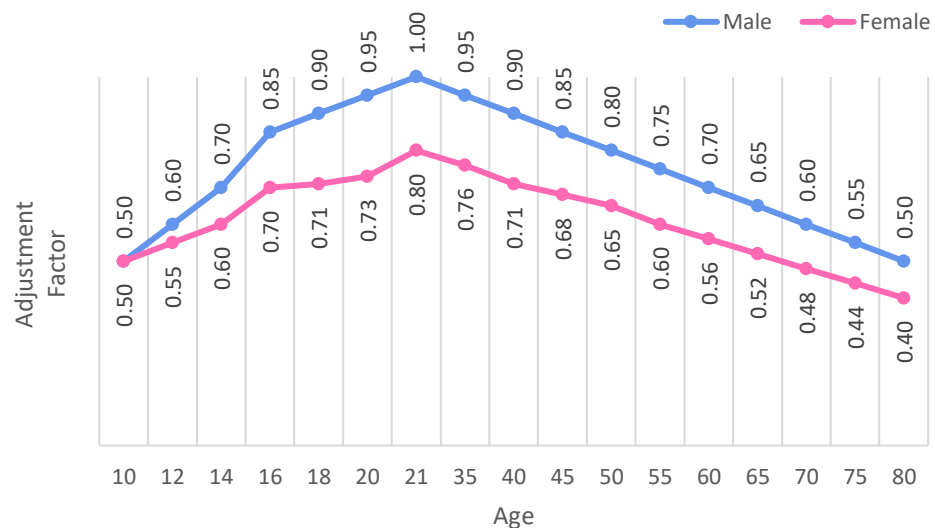

Wednesday Evening Events | Scoring System

The WEE series puts every competitor on an equal footing with respect to age and gender. With the exception of M21, your race time is reduced by a factor which aims to create a level playing field. A W70, after their adjustment is applied, may well have a better time than an M21.

Each WEE series runs for one month. As well as competing in individual races you are part of the WEE series league. Your best three performances across a series are aggregated to give you a league position.

Officials' league positions are protected. If you are officiating as a planner or organiser you are allocated a performance for that event equal to your best performance of any other race you competed in during the series.

Example:

- M21 finishes in 25:00 minutes
- W70 finishes in 50:00 minutes
- W70 time is multiplied by 0.48
- W70 adjusted time is 24:00 minutes

the result is that W70 beats M21 and that is the spirit of the WEE!

Your race time is reduced by multiplying it by the adjustment factor for your age and gender