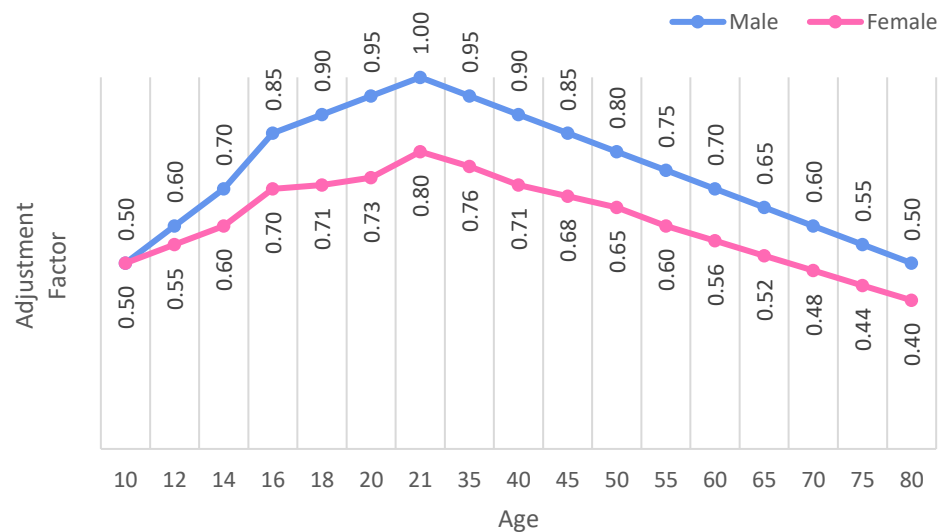

Wednesday Evening Events | Scoring System

The WEE series puts every competitor on an equal footing with respect to age and gender. With the exception of M21, your race time is reduced by a factor which aims to create a level playing field. A W70, after their adjustment is applied, may well have a better time than an M21.

Each WEE series runs for one month. As well as competing in individual races you are part of the WEE series league. Your best three performances across a series are aggregated to give you a league position.

Officials' league positions are protected. If you are officiating as a planner or organiser you are allocated a performance for that event equal to your best performance of any other race you competed in during the series.

Example:

- M21 finishes in 25:00 minutes
- W70 finishes in 50:00 minutes
- W70 time is multiplied by 0.48
- W70 adjusted time is 24:00 minutes

the result is that W70 beats M21 and that is the spirit of the WEE!

Your race time is reduced by multiplying it by the adjustment factor for your age and gender